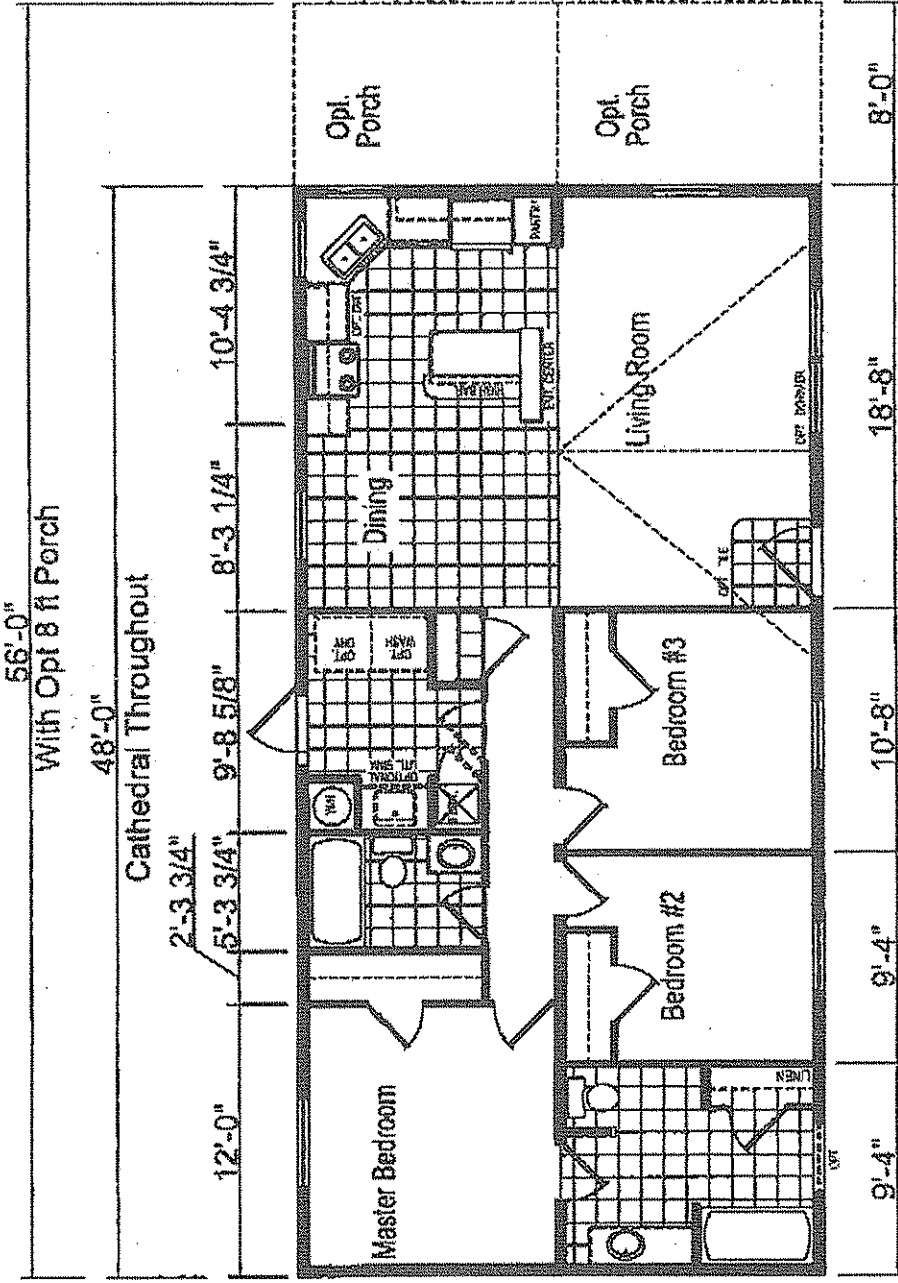

HERITAGE HOMES

2771 Lincoln Highway East, Lancaster, PA 17572
 (717) 687-8625 or (800) 641-7743

55 Madge Drive
 Youngs MHP, Lancaster, PA

MODEL ERH-64S501
 3 BEDROOM, 1 BATH
 NOMINAL SIZE: 16'x64'
 TOTAL AREA: 910 SQ. FT.

HELIANTHUS

2771 Lincoln Highway East, Ronks, PA 17572
 Phone 717-687-8625 / Toll Free 1-800-641-7743

138 Madge Drive, Young's MHP, Lancaster, PA
 Model 52G351 - SN# 0800 - 3 Bedroom, 2 Bath
 Dimensions: 24' X 56' - Approximately: 1120 Sq. Ft

ERH-52G351
 2 BEDROOM, 2 BATH
 NOMINAL SIZE: 24'X52'
 TOTAL AREA: 1,120 SQ. FT.

Revisions		Drawn By:	Title:
A .		JV	LITERATURE PLAN
B .			
C .			
THE INFORMATION ON THIS PAGE IS PROPRIETARY AND CONFIDENTIAL		Date Drawn:	Model:
		01/24/08	ERH-52G351
			Sheet:
			LI

MODEL ERH60G156
 2 BEDROOM, 2 BATH
 NOMINAL SIZE: 24'x60'
 TOTAL AREA: 1446 SQ. FT.
 INCLUDES PORCH AREA

Revisions		Rev. Date:	Rev. By:	Drawn By:	Text
A				STAFF	
B					
C					

Date Drawn: 8/17/06
 Model: ERH-60G156+6 FT PORCH
 Sheet: LIT