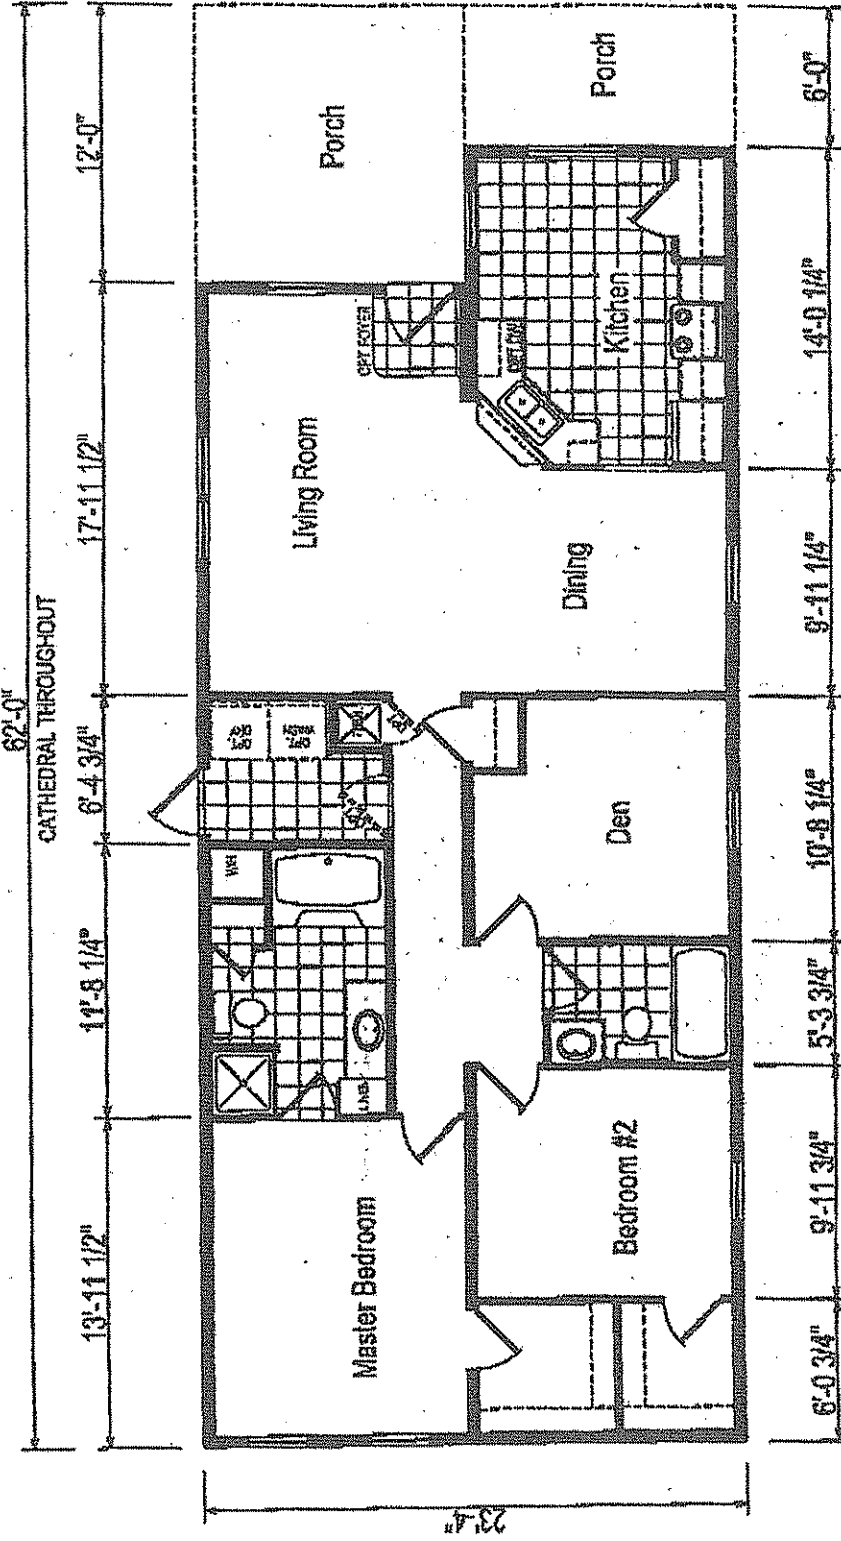

HEKLIAGE HOMES
2771 Lincoln Highway East, Ronks, PA 17572
Phone 717-687-8625 / Toll Free 1-800-641-7743

110 Madge Drive, Young's MHP, Lancaster, PA
Model 60G156 - SN# 0522 - 2 Bedroom, 2 Bath
Dimensions: 24' X 56' - Approximately: 1306 Sq. Ft

MODEL ERH60G156
2 BEDROOM, 2 BATH
NOMINAL SIZE: 24'x60'
TOTAL AREA: 1446 SQ. FT.
INCLUDES PORCH AREA

Revisions		Rev. Date:	Rev. By:	Drawn By:	Text
A				STAFF	
B					
C					

Date Drawn: 8/17/06
Model: ERH-60G156+6 FT PORCH
Sheet: LIT

AGLE RIVER HOMES