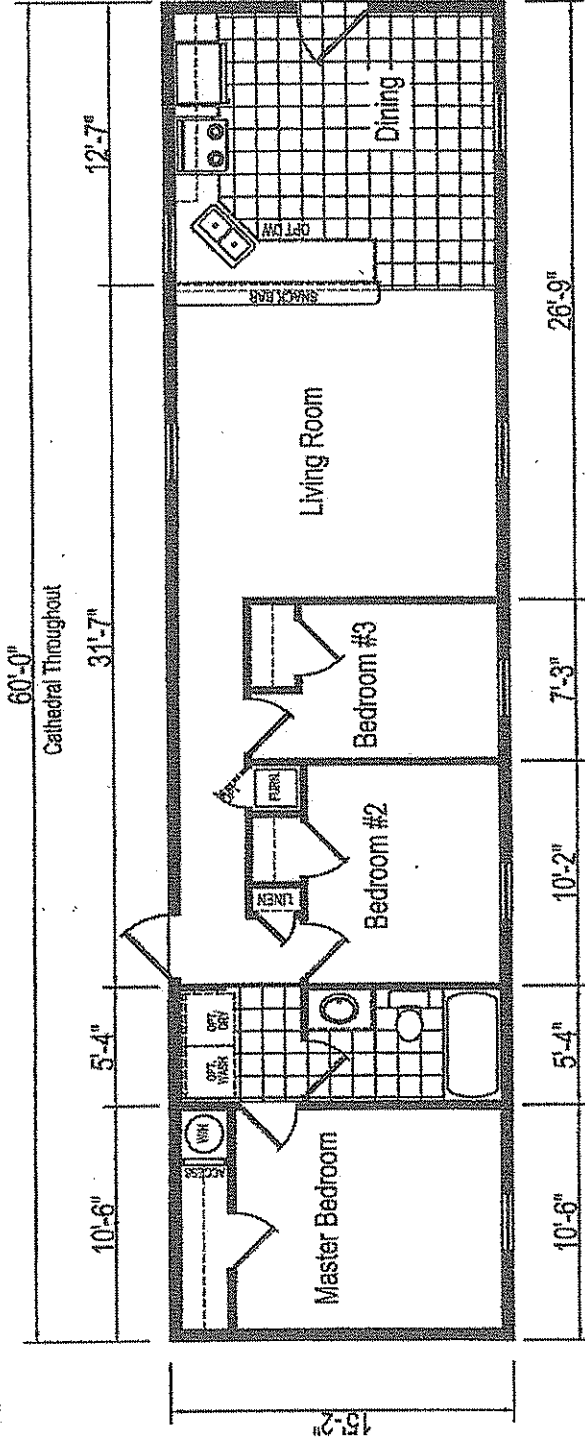

HERITAGE HOMES

2771 Lincoln Highway East, Lancaster, PA 17572
 (717) 687-8625 or (800) 641-7743

55 Madge Drive
 Youngs MHP, Lancaster, PA

MODEL ERH-64S501
 3 BEDROOM, 1 BATH
 NOMINAL SIZE: 16'x64'
 TOTAL AREA: 910 SQ. FT.

HELIANTHUS

2771 Lincoln Highway East, Ronks, PA 17572
 Phone 717-687-8625 / Toll Free 1-800-641-7743

138 Madge Drive, Young's MHP, Lancaster, PA
 Model 52G351 - SN# 0800 - 3 Bedroom, 2 Bath
 Dimensions: 24' X 56' - Approximately: 1120 Sq. Ft

ERH-52G351
 2 BEDROOM, 2 BATH
 NOMINAL SIZE: 24'X52'
 TOTAL AREA: 1,120 SQ. FT.

Revisions		Drawn By:	Title:
A .		JV	LITERATURE PLAN
B .			
C .			
THE INFORMATION ON THIS PAGE IS PROPRIETARY AND CONFIDENTIAL		Date Drawn:	Model:
		01/24/08	ERH-52G351
			Sheet:
			LI

MODEL ERH60G156
 2 BEDROOM, 2 BATH
 NOMINAL SIZE: 24'x60'
 TOTAL AREA: 1446 SQ. FT.
 INCLUDES PORCH AREA

Revisions		Rev. Date:	Rev. By:	Drawn By:	Text
A				STAFF	
B					
C					

Date Drawn: 8/17/06
 Model: ERH-60G156+6 FT PORCH
 Sheet: LIT